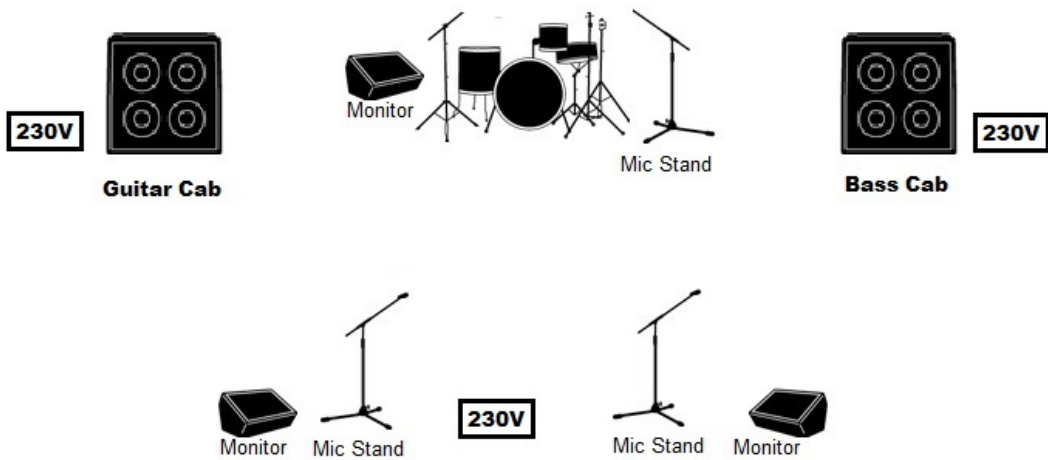

## Stage Rider - High Flyer

1	<b>Marshall 4x12 Cab</b>
2	<b>1x15 Bass Cab</b>
3	<b>Drum Shell Set (1 Bassdrum, 1 Tom, 1 Floortom)</b>
4	<b>3x Boom Microphone Stand</b>
5	<b>3x Vocal Microphones</b>
6	<b>3x Wedge Monitors</b>
7	<b>Please provide at least 1x 230V for Guitar Amp and 1x 230V for Bass Amp</b>
8	<b>Please provide at least 1x 230V for Guitar Effekt-Pedals next to Microphone Stand</b>

Guitar Cab, Bass Cab and / or Drum Shellset can be provided by High Flyer